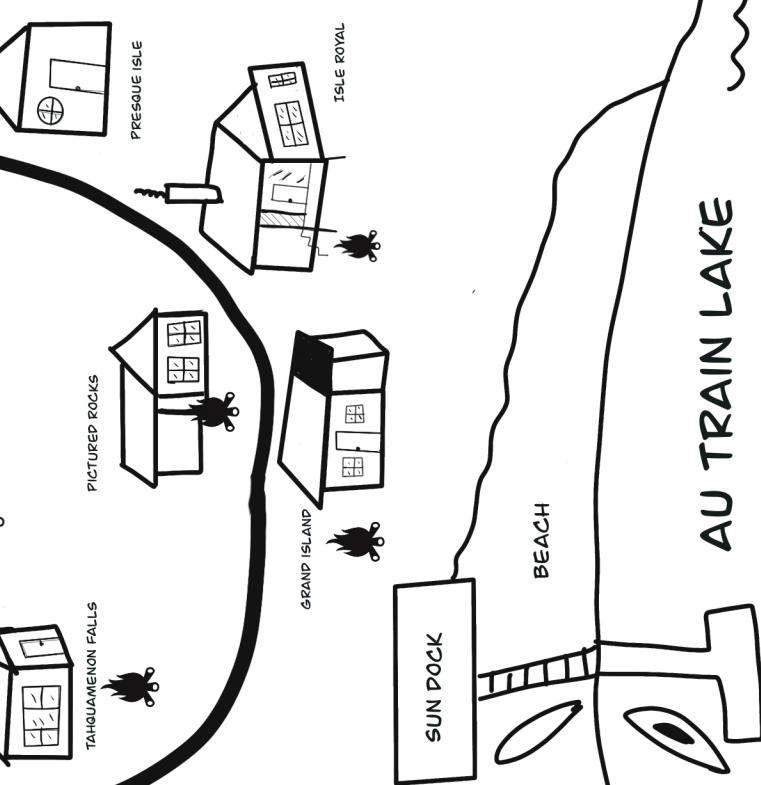

FOREST LAKE ROAD

# SUPERIOR TIMES

RESORT & CAMPGROUND

WI-FI: SUPERIORTIMES  
 QUIET HOURS @10PM

AU TRAIN LAKE