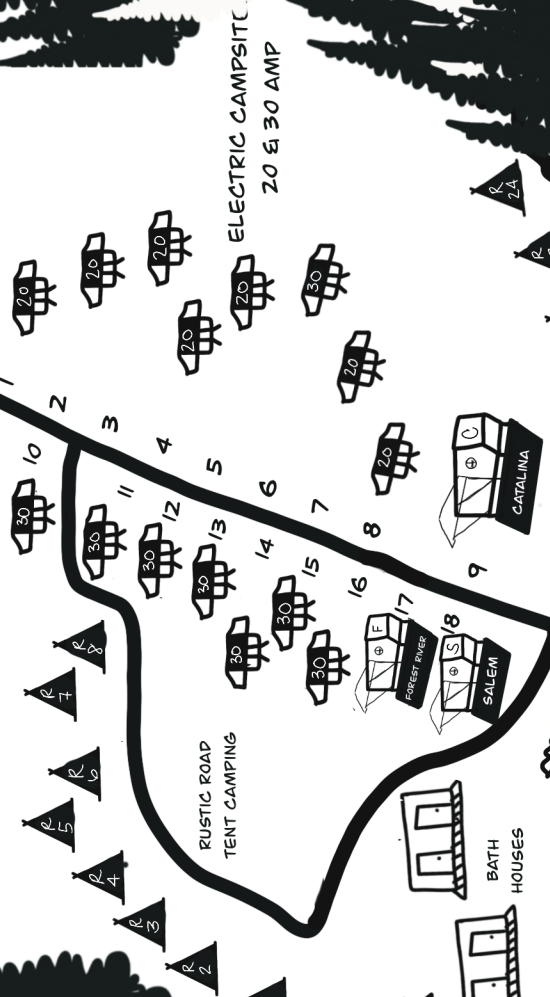

FOREST LAKE ROAD

# SUPERIOR TIMES

RESORT & CAMPGROUND

WI-FI: SUPERIORTIMES  
 QUIET HOURS @10PM

AU TRAIN LAKE